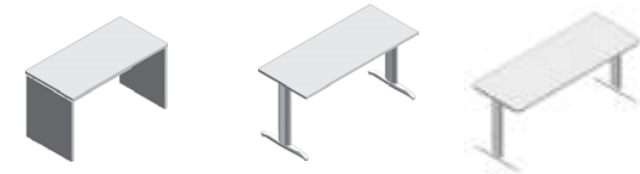

Grigio chiaro melange
Light melange grey

Elementi tecnici

Technical elements

80/100/120/140/160/180 x 80 x 75H

80/100/120/140 x 60 x 75H

100/120/140/160 x 60 x 75H

80/100/120/140/160 x 60 x 75H

160/160 x 80/60 x 75H

160/120 x 80/60 x 75H

41 x 80/60 x 75H

84 x 58 x 59H

160/160 x 80/60 x 75H

75 x 63 x 54H

80 x 45 x 75H

41 x 56 x 50H

41 x 56 x 57H