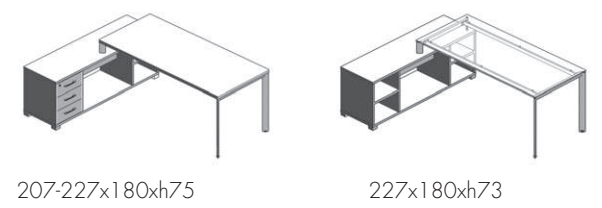

PLANO

Abaco