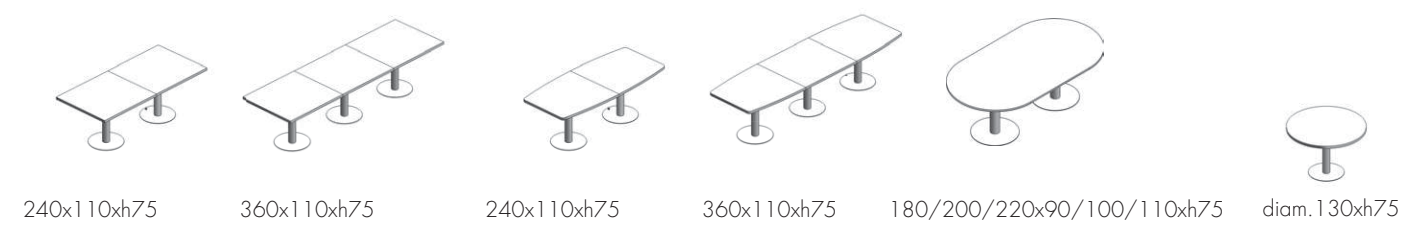

PLANO

Abaco