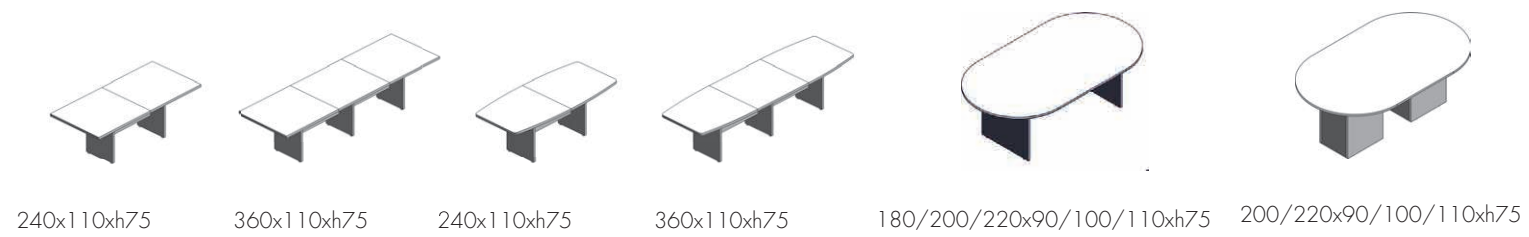

PLANO

Abaco