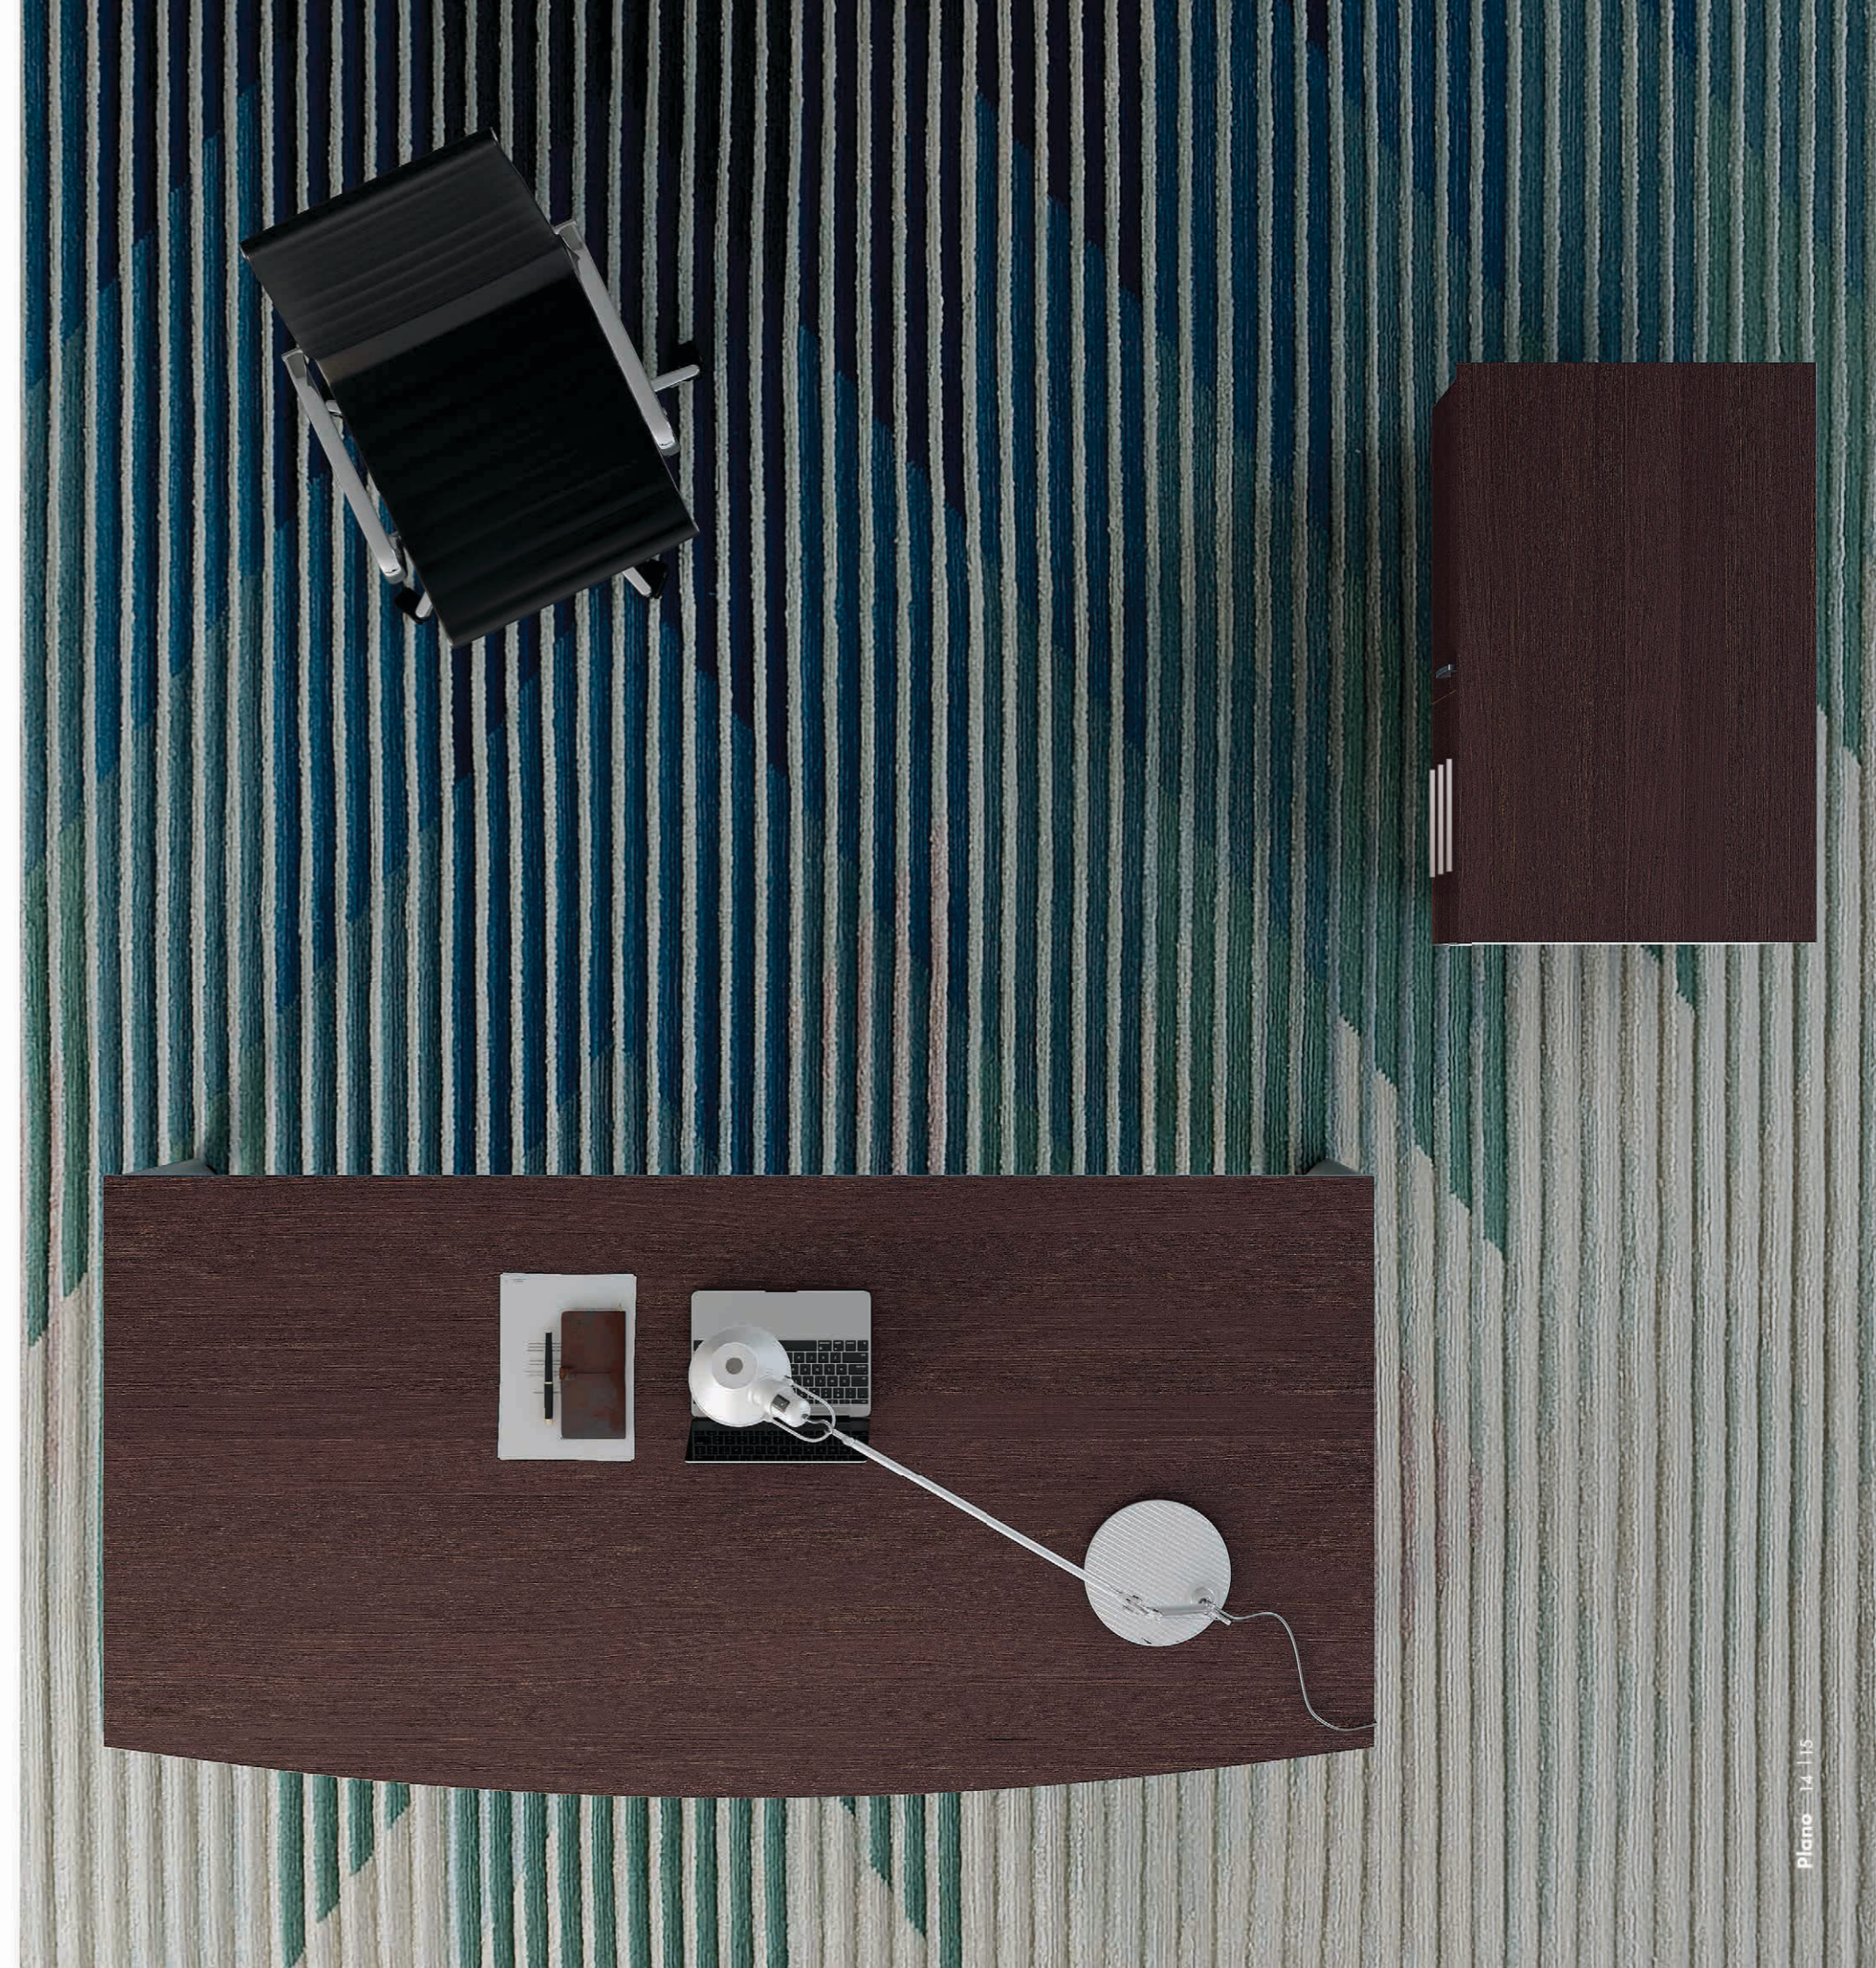

Liberi di scegliere

Free to decide

Plano è un progetto di arredi per l'ufficio che concorre a definire e qualificare un ambiente di lavoro trasformandolo in un luogo unico e personalizzabile. Infatti è possibile coniugare la leggerezza della gamba in metallo con la funzionalità del piano di lavoro in legno o in vetro satinato. Anche le armadiature a muro sono disponibili in diverse varianti. Il mobile servente, su ruote, si sposta permettendo di modificare gli spazi a seconda delle esigenze.

Plano is an office furniture design that transform a working environment into a unique and customizable place. In fact, it is possible to combine the thinness of the metal leg with the functionality of the worktop in wood or satin glass. Wall cabinets are also available in several versions. The side unit, on wheels, moves and allow to modify the spaces as needed.