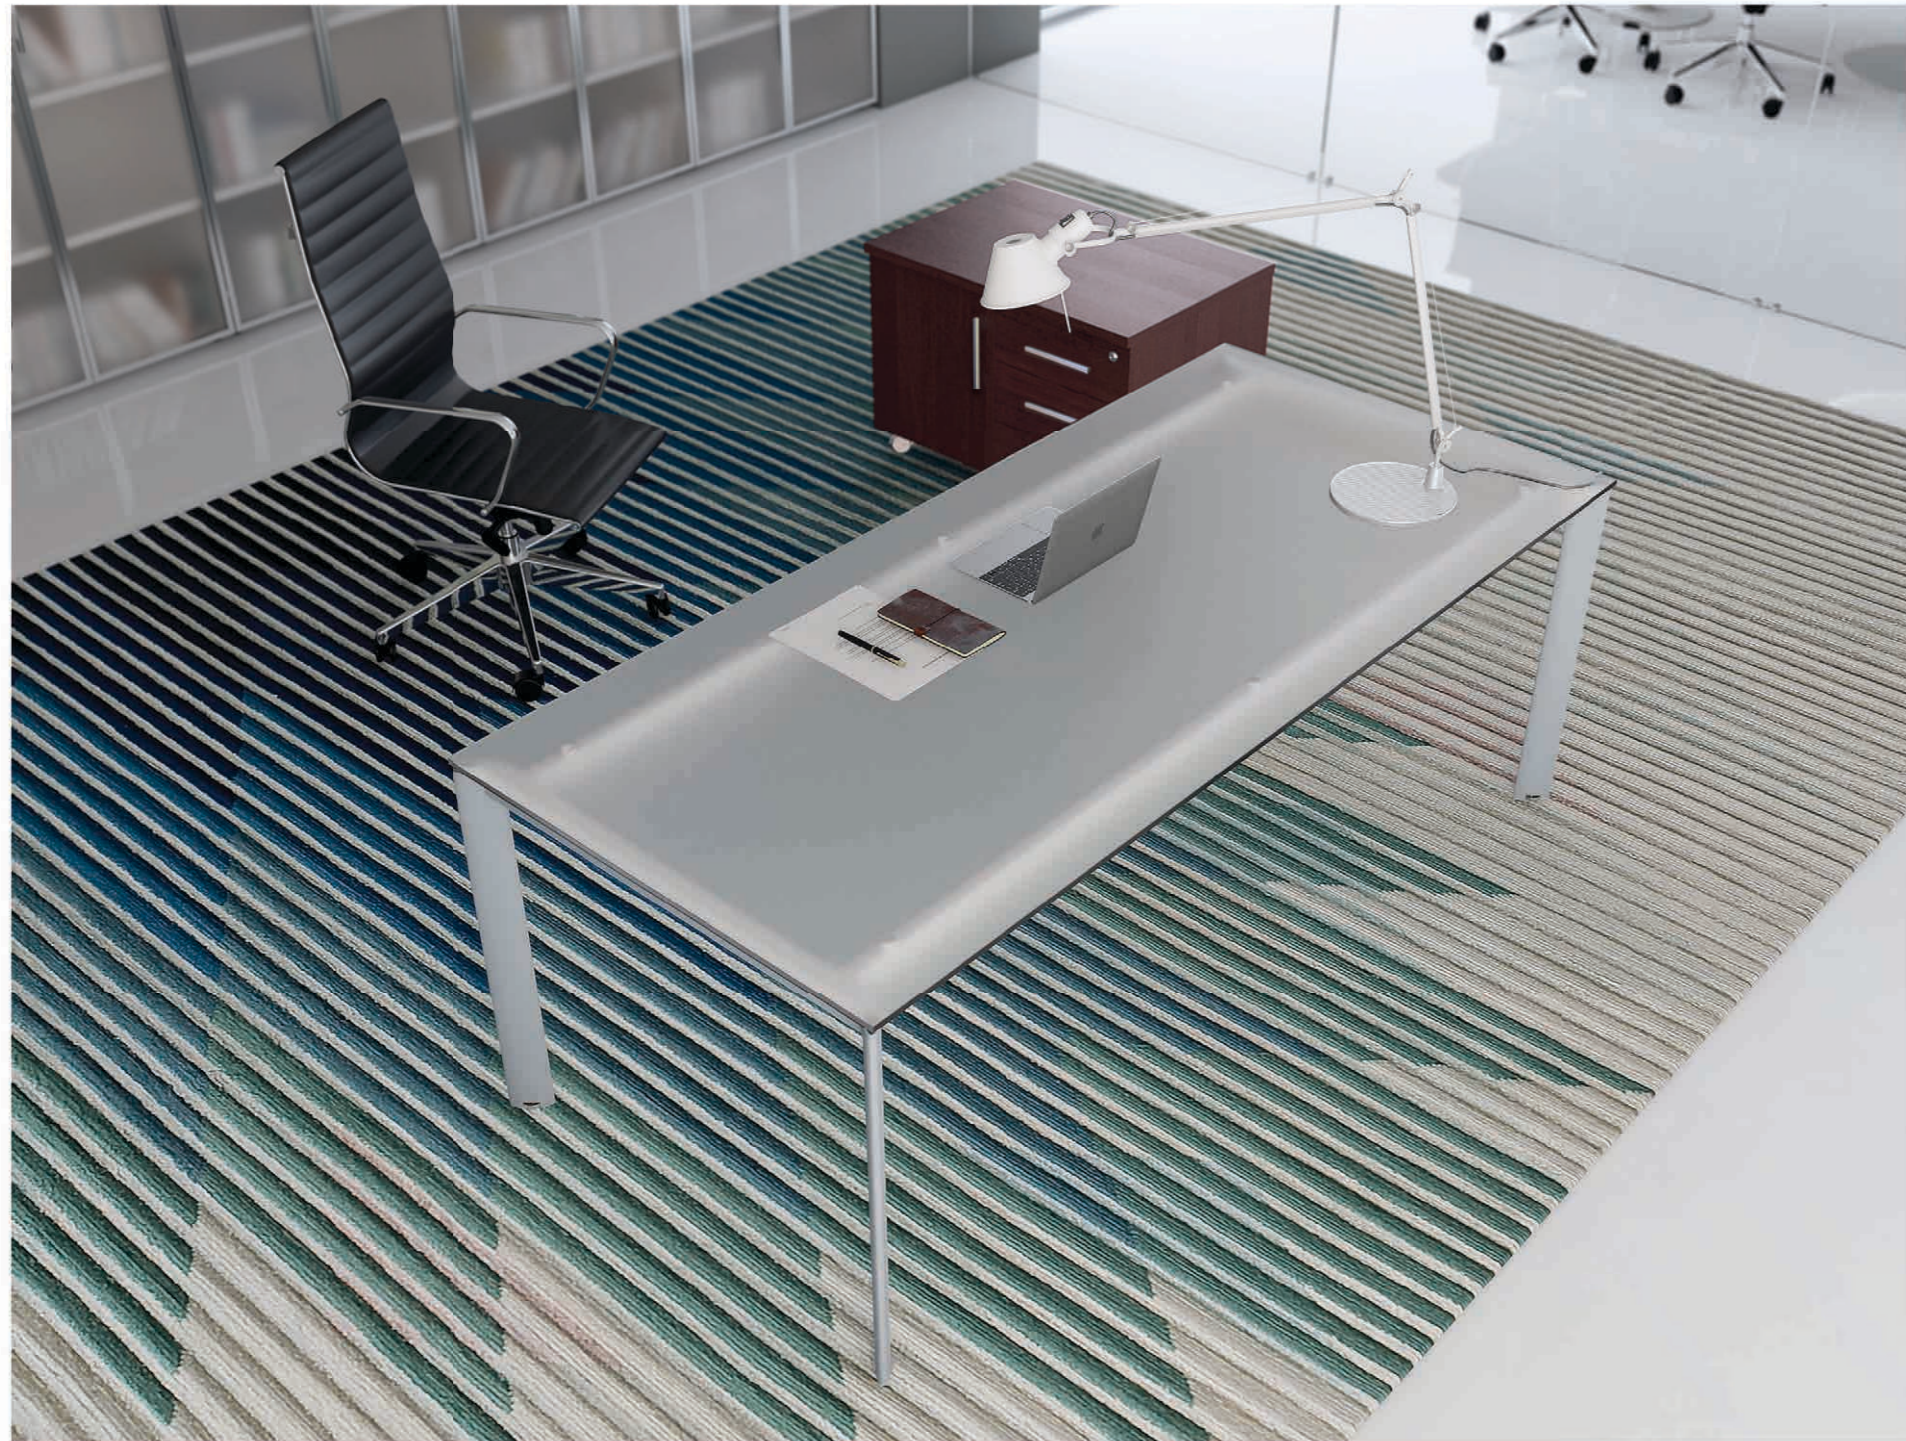

Plano is a collection of office desks furnishing executive spaces with elegance and functionality. The elliptical section metal legs, can have a moulded or linear work plane, with a large side unit, integrated in the desk but also usable as a cabinet itself. The finishings in wenge or natural oak give Plano a contemporary flavor.

### A contemporary vision of working places

La leggerezza formale, il rigore compositivo, l'uso della tecnologia coniugata con la ricerca dei materiali danno origine a Plano. Negli ambienti manageriali la versione con penisola e allungo dattilo viene proposta con il piano di lavoro sagomato o lineare e il gambone che sorregge la penisola è in metallo. I piani possono essere dotati di top access per l'utilizzo dei dispositivi elettrici ed elettronici. A completamento dell'arredo ecco i mobili disponibili in tre diverse altezze, con o senza ante, in legno o vetro trasparente o satinato, per soddisfare ogni esigenza di arredo.

Formal lightness, compositional severity, use of material-engineered technology generate Plano. In the directional environments, the peninsula version with its extension is proposed with the shaped or straight desktop and the main big leg supporting the L-desk metal made. Desktops can be equipped with top access to the use of electrical and electronic devices. As completion of the composition furniture, there are side units available in three different heights, with or without doors, in wood or transparent or satin glass, to satisfy any need for furniture.

Plano is an office furniture design that transform a working environment into a unique and customizable place. In fact, it is possible to combine the thinness of the metal leg with the functionality of the worktop in wood or satin glass. Wall cabinets are also available in several versions. The side unit, on wheels, moves and allow to modify the spaces as needed.