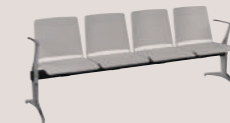

# AREA

WAITING CHAIR

Braccioli in alluminio.  
Aluminium armrests.

Sedile e schienale: in lamiera forata.  
Seat and back: in pierced plated.

Trave: in tubo di acciaio.  
Beam: in steel tube.

Gamba in alluminio o in acciaio.  
Aluminium or steel leg.

**AE 12 / AE 22**  
Panca a 2 posti.  
Two seats bench.

**AE 13 / AE 23**  
Panca a 3 posti.  
Three seats bench.

**AE14-AE24**  
Panca a 4 posti.  
Four seats bench.

**AE15**  
Panca a 5 posti.  
Five seats bench.

Gamba in alluminio.  
Aluminium legs.

Sedile e schienale in lamiera forata grigia.  
Seat and back in grey pierced plated.

**AREA**  
WAITING CHAIR