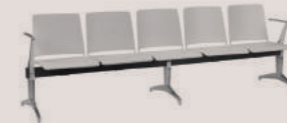

# AREA

WAITING CHAIR

Braccioli in alluminio.  
Aluminium armrests.

Sedile e schienale: in lamiera forata.  
Seat and back: in pierced plated.

Trave: in tubo di acciaio.  
Beam: in steel tube.

Gamba in alluminio o in acciaio.  
Aluminium or steel leg.

**AE 12 / AE 22**  
Panca a 2 posti.  
Two seats bench.

**AE 13 / AE 23**  
Panca a 3 posti.  
Three seats bench.

**AE14-AE24**  
Panca a 4 posti.  
Four seats bench.

**AE15**  
Panca a 5 posti.  
Five seats bench.

Gamba in alluminio.  
Aluminium legs.

Sedile e schienale in lamiera forata grigia.  
Seat and back in grey pierced plated.

**AREA**  
WAITING CHAIR