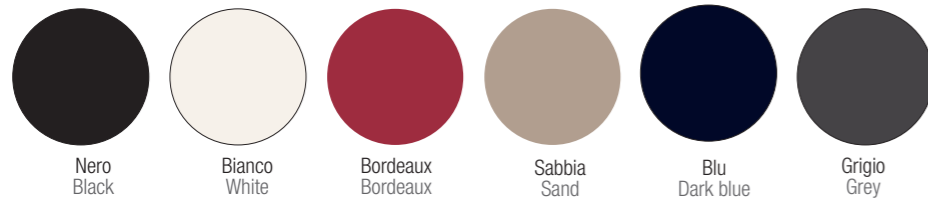

SPRING
COMMUNITY CHAIR

SPRING
COMMUNITY CHAIR

SPRING

OPERATIVE CHAIR

Scocca: in polipropilene.
Body: in polypropilene.

Telaio fisso: in acciaio cromato.
Fixed frame: in chromed steel.

Agganci.
Linking devices.

Agganci.
Linking devices.

Nero
Black

Bianco
White

Bordeaux
Bordeaux

Sabbia
Sand

Blu
Dark blue

Grigio
Grey

SR 12-SR13
Sedia 4 gambe cromata
con braccioli.
Four legs chromed chair
with armrests.