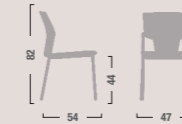

SPRING
COMMUNITY CHAIR

SPRING
COMMUNITY CHAIR

SPRING

OPERATIVE CHAIR

Scocca: in polipropilene.
Body: in polypropilene.

Telaio fisso: in acciaio cromato.
Fixed frame: in chromed steel.

Agganci.
Linking devices.

Agganci.
Linking devices.

Nero
Black

Bianco
White

Bordeaux
Bordeaux

Sabbia
Sand

Blu
Dark blue

Grigio
Grey

SR 12-SR13
Sedia 4 gambe cromata
con braccioli.
Four legs chromed chair
with armrests.

SR 10-SR11
Sedia 4 gambe cromata
senza braccioli.
Four legs chromed chair
without armrests.

SR 14
Sedia girevole cromata
senza braccioli.
Revolving chromed chair
without armrests.

SR 16
Sedia girevole cromata
con braccioli.
Revolving chromed chair
with armrests.

Panca a 2 posti.
Two seater bench.

Panca a 3 posti.
Three seater bench.

Panca a 4 posti.
Four seater bench.